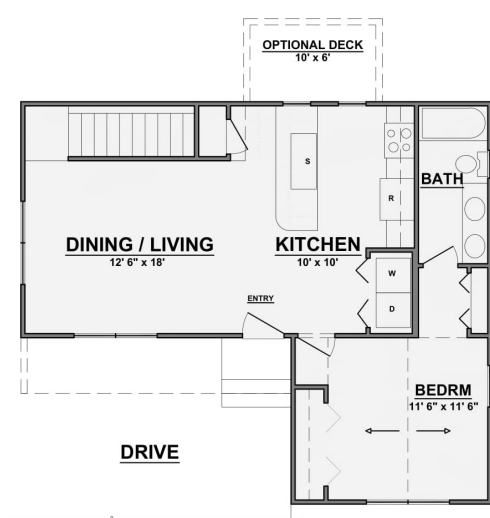

LABRADOODLE

MAIN LEVEL FLOOR PLAN
SCALE 1/8" = 1'-0"

LOWER LEVEL FLOOR PLAN
SCALE 1/8" = 1'-0"

MAIN LEVEL = 752 SF
 LOWER LEVEL = 752 SF
 TOTAL AREA = 1,504 SF
 3 BED / 2 BATH

LABRADOODLE
 REPRESENTATION ONLY
 SUBJECT TO CHANGE