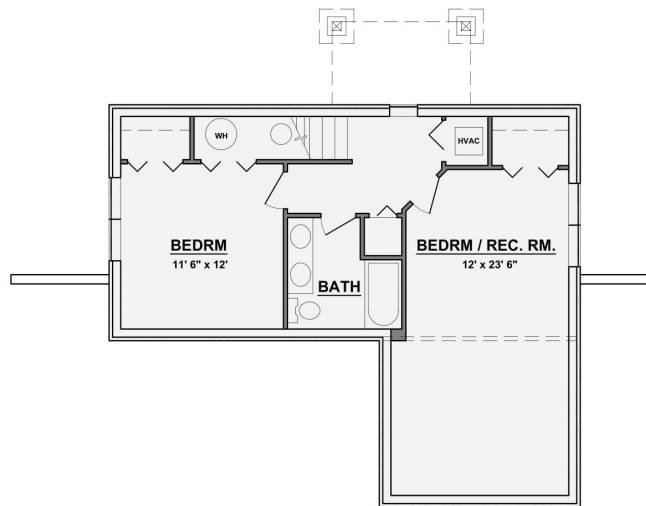

LABRADOODLE

MAIN LEVEL FLOOR PLAN
SCALE 1/8" = 1'-0"

LOWER LEVEL FLOOR PLAN
SCALE 1/8" = 1'-0"

MAIN LEVEL = 752 SF
 LOWER LEVEL = 752 SF
 TOTAL AREA = 1,504 SF
 3 BED / 2 BATH

LABRADOODLE
 REPRESENTATION ONLY
 SUBJECT TO CHANGE